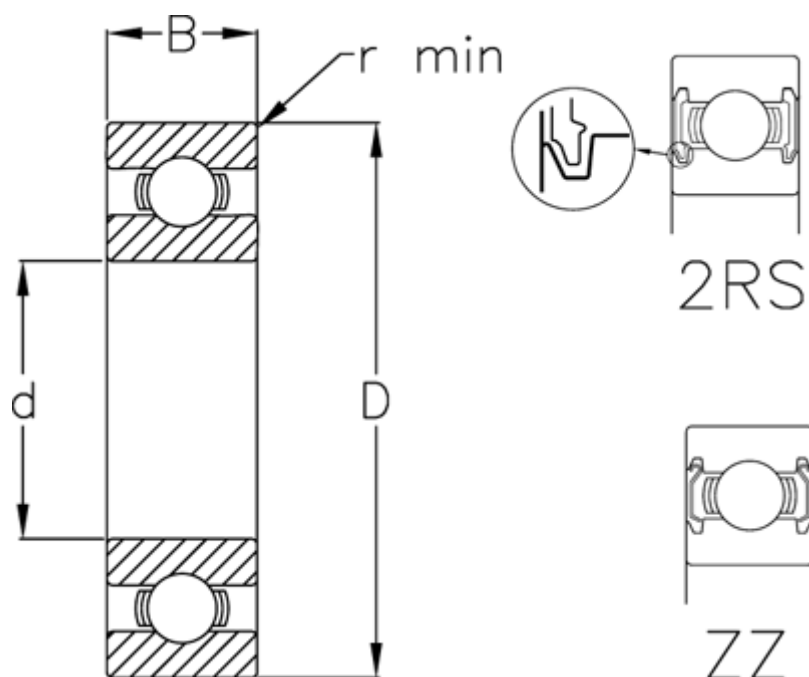

Article number: 5480050012039

Description: Single row ball bearing 6910 ZZ USDA H1
d=50 D=72 B=12 stainless/spez. grease

Measures

B	= 12	Weight (kg) = 0.132
d	= 50	
D	= 72	
Dynamic load C (kN)	= 15.6	
Max rpm greased	= 8900	
Max rpm oil lubricated	= 11000	
r min	= 0.6	
Static load C0 (kN)	= 12.2	